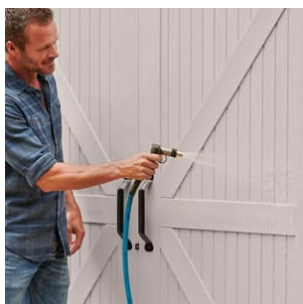

Low Maintenance

Constructed of durable resin that won't rot or rust and is easy to clean with water and common household non-abrasive cleaner.