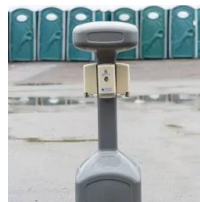

Portable Restrooms

Hand Wash Stations